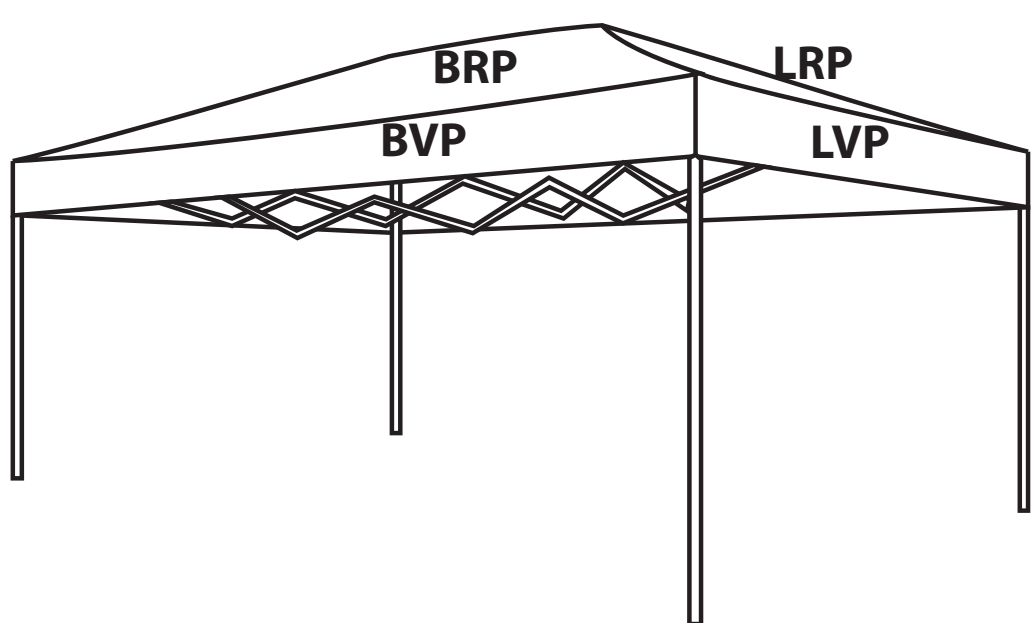

For example:

Roof
FVP - 123 logo with Background colour 706c
FRP - 124 logo

Walls
OFW - 123 logo
OBW - Text - Hot Food - in High Tower font in Black

ROOF & VALANCE PANELS

FRONT VIEW

FVP-Front Valance Panel
FRP-Front Roof Panel
RRP-Right Roof Panel
RVP-Right Valance Panel

BACK VIEW

BVP-Back Valance Panel
BRP-Back Roof Panel
LRP-Left Roof Panel
LVP-Left Valance Panel

Left Side

Front Side

Right Side

Back Side

INSIDE FULL WALLS

FRONT VIEW

ILW-Inside Left Wall
IBW-Inside Back Wall

BACK VIEW

IRW*-Inside Right Wall
IFW**-Inside Front Wall

*Viewing this marquee from the front, this wall is on the right hand side

**Viewing this marquee from the front, this wall is at the front

Inside Left Side

Inside Front Side

Inside Right Side

Inside Back Side

OUTSIDE FULL WALLS

FRONT VIEW

OLW-Outside Left Wall
OFW-Outside Front Wall

BACK VIEW