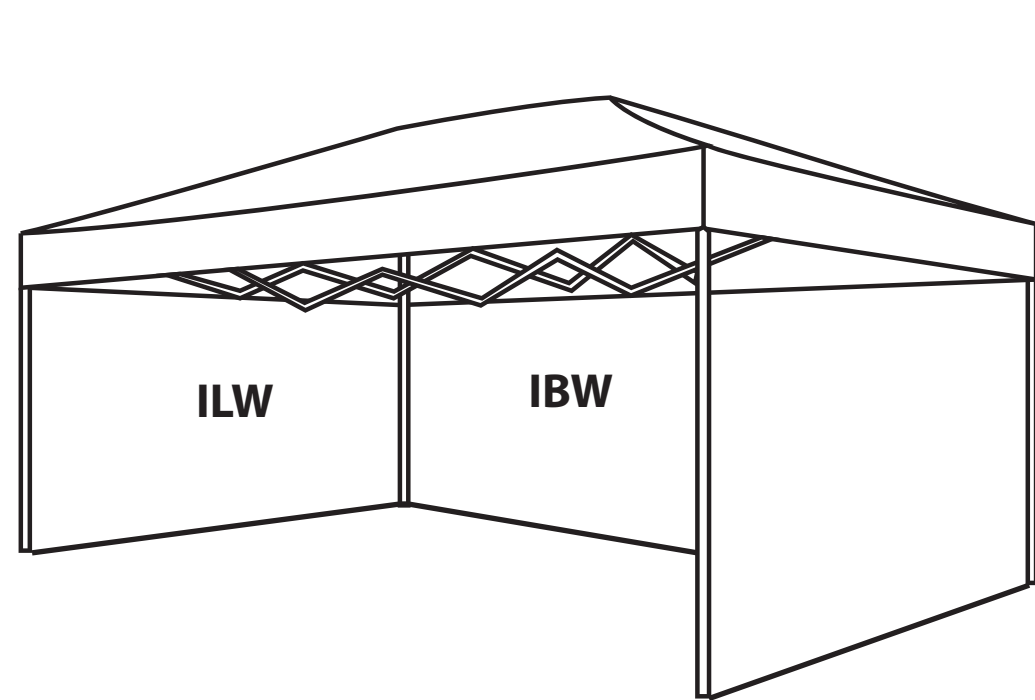

For example:

Roof
FVP - 123 logo with Background colour 706c
FRP - 124 logo

Walls
OFW - 123 logo
OBW - Text - Hot Food - in High Tower font in Black

ROOF & VALANCE PANELS

FRONT VIEW

FVP-Front Valance Panel
FRP-Front Roof Panel
RRP-Right Roof Panel
RVP-Right Valance Panel

BACK VIEW

BVP-Back Valance Panel
BRP-Back Roof Panel
LRP-Left Roof Panel
LVP-Left Valance Panel

Left Side

Front Side

Right Side

Back Side

INSIDE FULL WALLS

FRONT VIEW

ILW-Inside Left Wall
IBW-Inside Back Wall

BACK VIEW

IRW*-Inside Right Wall
IFW**-Inside Front Wall

*Viewing this marquee from the front, this wall is on the right hand side

**Viewing this marquee from the front, this wall is at the front

Inside Left Side

Inside Front Side

Inside Right Side

Inside Back Side

OUTSIDE FULL WALLS

FRONT VIEW

OLW-Outside Left Wall
OFW-Outside Front Wall

BACK VIEW