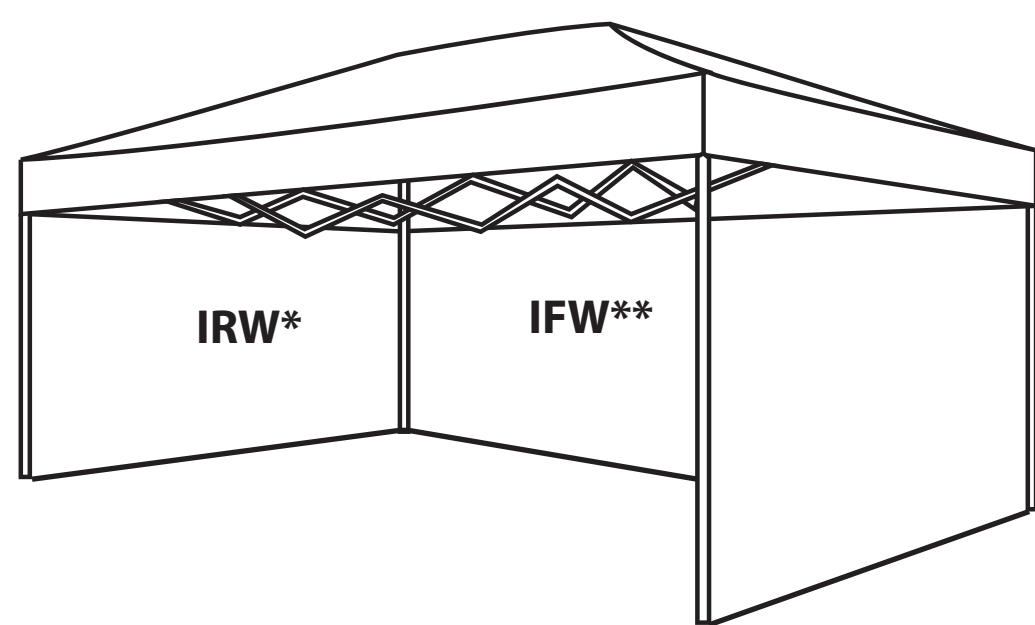

For example:

Roof
FVP - 123 logo with Background colour 706c
FRP - 124 logo

Walls
OFW - 123 logo
OBW - Text - Hot Food - in High Tower font in Black

ROOF & VALANCE PANELS

FRONT VIEW

FVP-Front Valance Panel
FRP-Front Roof Panel
RRP-Right Roof Panel
RVP-Right Valance Panel

BACK VIEW

BVP-Back Valance Panel
BRP-Back Roof Panel
LRP-Left Roof Panel
LVP-Left Valance Panel

Left Side

Front Side

Right Side

Back Side

INSIDE FULL WALLS

FRONT VIEW

ILW-Inside Left Wall
IBW-Inside Back Wall

BACK VIEW

IRW*-Inside Right Wall
IFW**-Inside Front Wall

*Viewing this marquee from the front, this wall is on the right hand side

**Viewing this marquee from the front, this wall is at the front