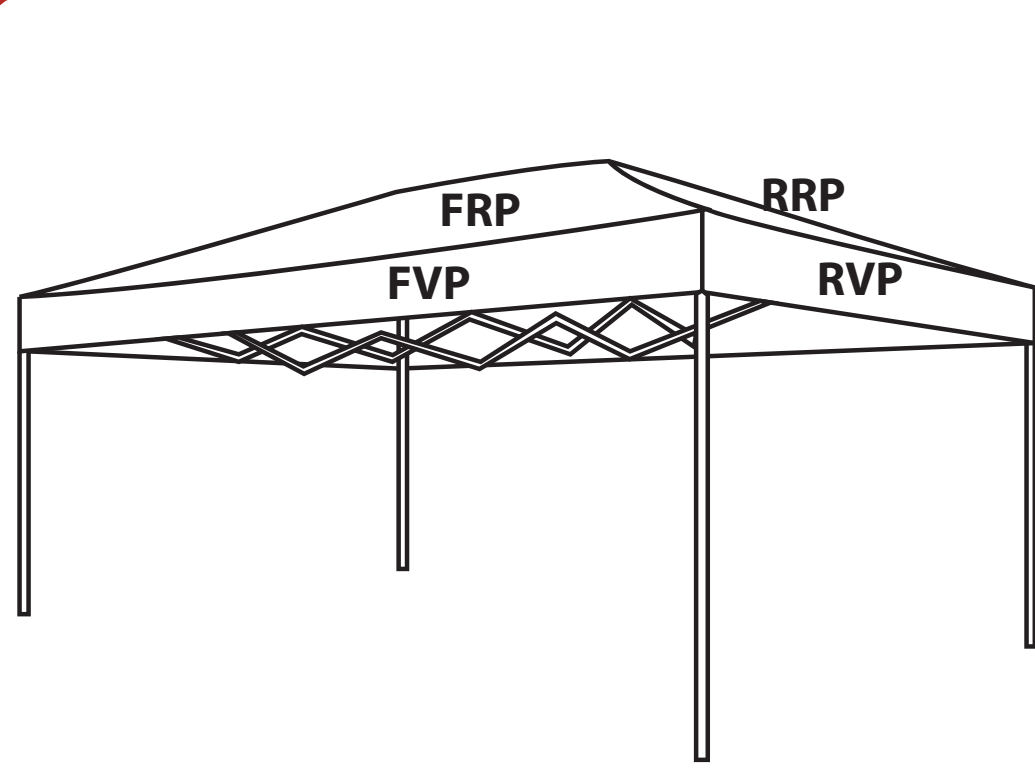

For example:

Roof
FVP - 123 logo with Background colour 706c
FRP - 124 logo

Walls
OFW - 123 logo
OBW - Text - Hot Food - in High Tower font in Black

ROOF & VALANCE PANELS

FRONT VIEW

FVP-Front Valance Panel
FRP-Front Roof Panel
RRP-Right Roof Panel
RVP-Right Valance Panel

BACK VIEW

BVP-Back Valance Panel
BRP-Back Roof Panel
LRP-Left Roof Panel
LVP-Left Valance Panel

Left Side

Front Side

Right Side

Back Side

INSIDE FULL WALLS

FRONT VIEW

ILW-Inside Left Wall
IBW-Inside Back Wall

BACK VIEW

IRW*-Inside Right Wall
IFW**-Inside Front Wall

*Viewing this marquee from the front, this wall is on the right hand side

**Viewing this marquee from the front, this wall is at the front