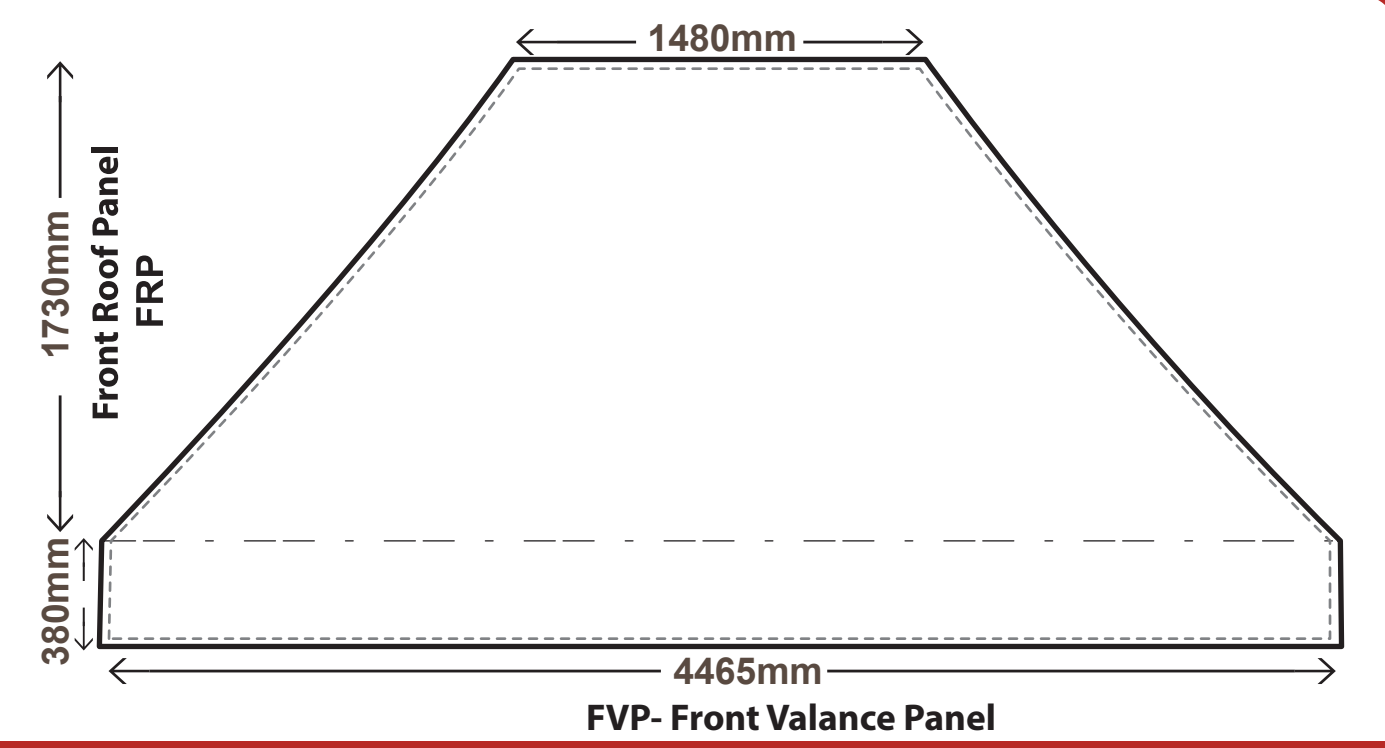

For example:

Roof
FVP - 123 logo with Background colour 706c
FRP - 124 logo

Walls
OFW - 123 logo
OBW - Text - Hot Food - in High Tower font in Black

ROOF & VALANCE PANELS

FRONT VIEW

FVP-Front Valance Panel
FRP-Front Roof Panel
RRP-Right Roof Panel
RVP-Right Valance Panel

BACK VIEW

BVP-Back Valance Panel
BRP-Back Roof Panel
LRP-Left Roof Panel
LVP-Left Valance Panel

Left Side

Front Side

Right Side

Back Side

INSIDE FULL WALLS

FRONT VIEW

ILW-Inside Left Wall
IBW-Inside Back Wall

BACK VIEW

IRW*-Inside Right Wall
IFW**-Inside Front Wall

*Viewing this marquee from the front, this wall is on the right hand side

**Viewing this marquee from the front, this wall is at the front