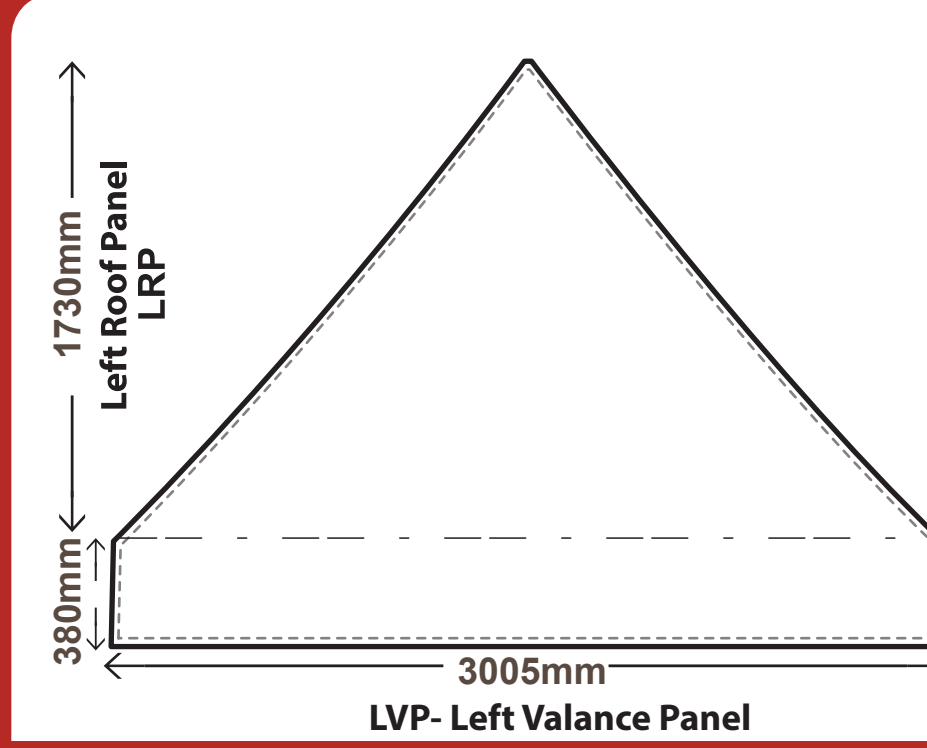

For example:

Roof
FVP - 123 logo with Background colour 706c
FRP - 124 logo

Walls
OFW - 123 logo
OBW - Text - Hot Food - in High Tower font in Black

ROOF & VALANCE PANELS

FRONT VIEW

FVP-Front Valance Panel
FRP-Front Roof Panel
RRP-Right Roof Panel
RVP-Right Valance Panel

BACK VIEW

BVP-Back Valance Panel
BRP-Back Roof Panel
LRP-Left Roof Panel
LVP-Left Valance Panel

Left Side

Front Side

Right Side

Back Side

INSIDE FULL WALLS

FRONT VIEW

ILW-Inside Left Wall
IBW-Inside Back Wall

BACK VIEW

IRW*-Inside Right Wall
IFW**-Inside Front Wall

*Viewing this marquee from the front, this wall is on the right hand side

**Viewing this marquee from the front, this wall is at the front